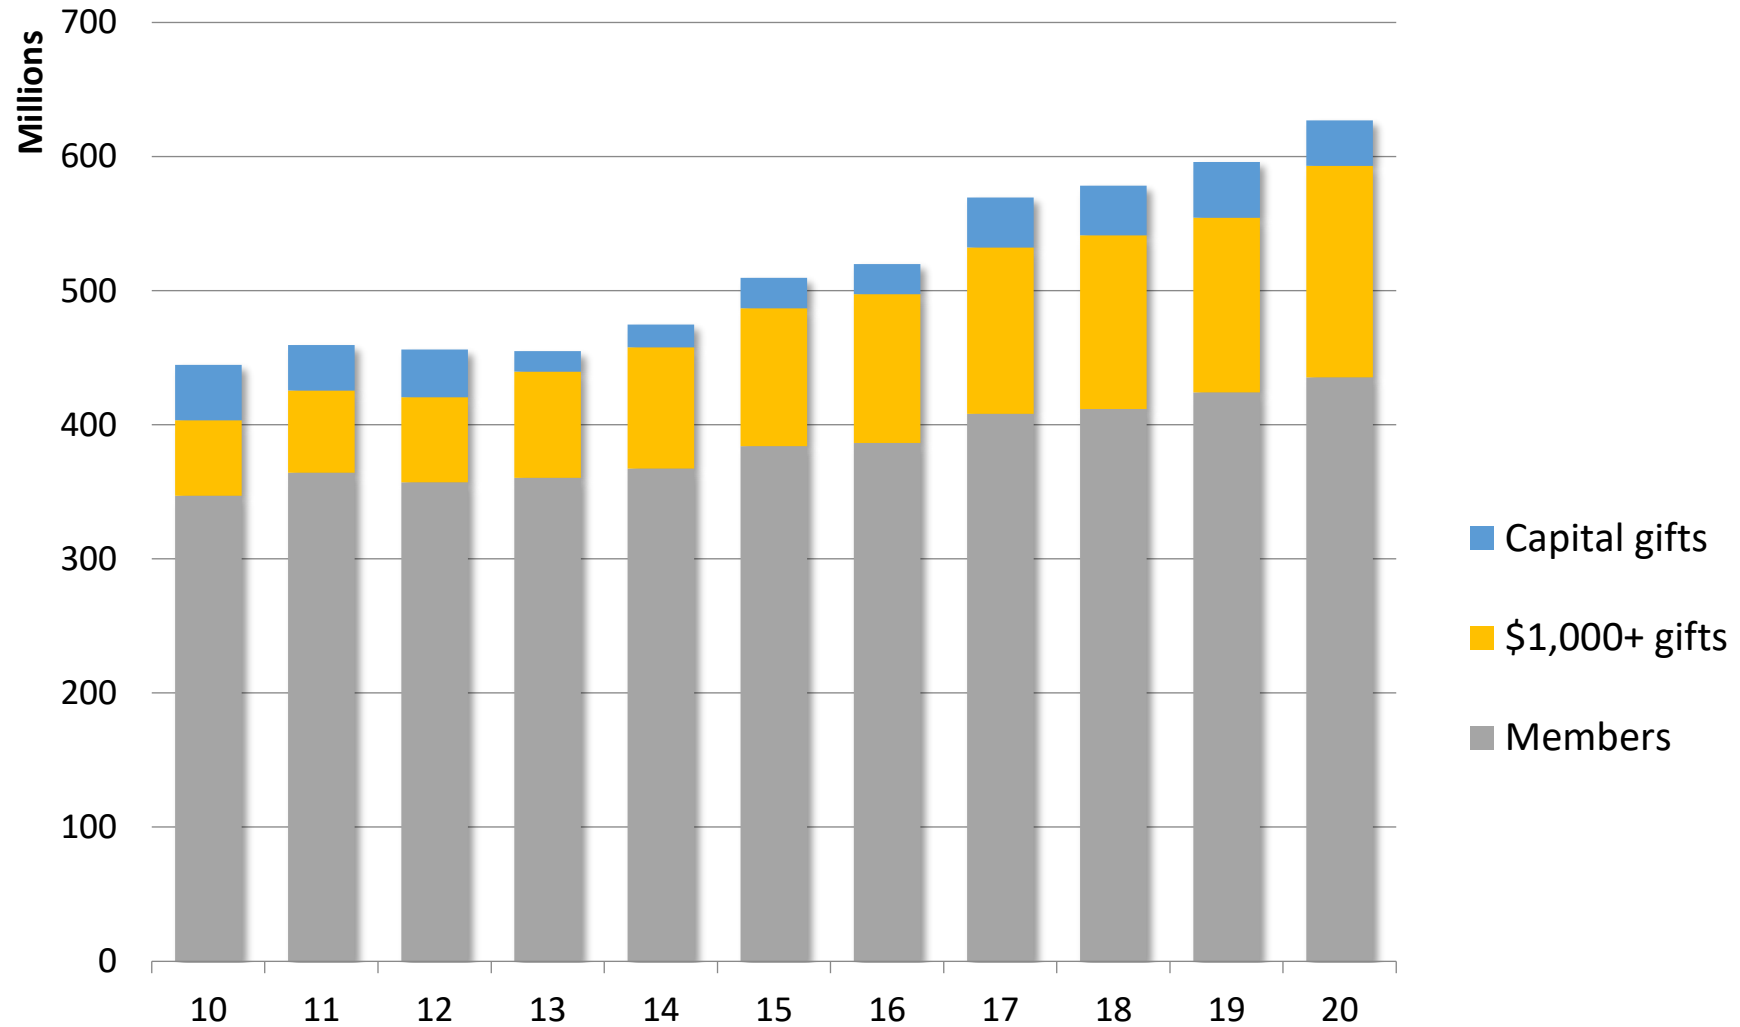

Giving and Givers at \$1,000+ Are Accelerating

Public Radio Gifts and Bequests Over \$1,000

Adjusted for Inflation (2020 dollars)

Source: CPB Annual Financial Reports

Station Resource Group

Larger Gifts Are Playing a Larger Role in Individual Giving

Public Radio Members, \$1,000+ Gifts, Capital Gifts

Adjusted for Inflation (2020 dollars)

The Relative Size of Individual Giving Components

Public Radio Members, \$1,000+ Gifts, Capital Gifts

Adjusted for Inflation (2020 dollars)