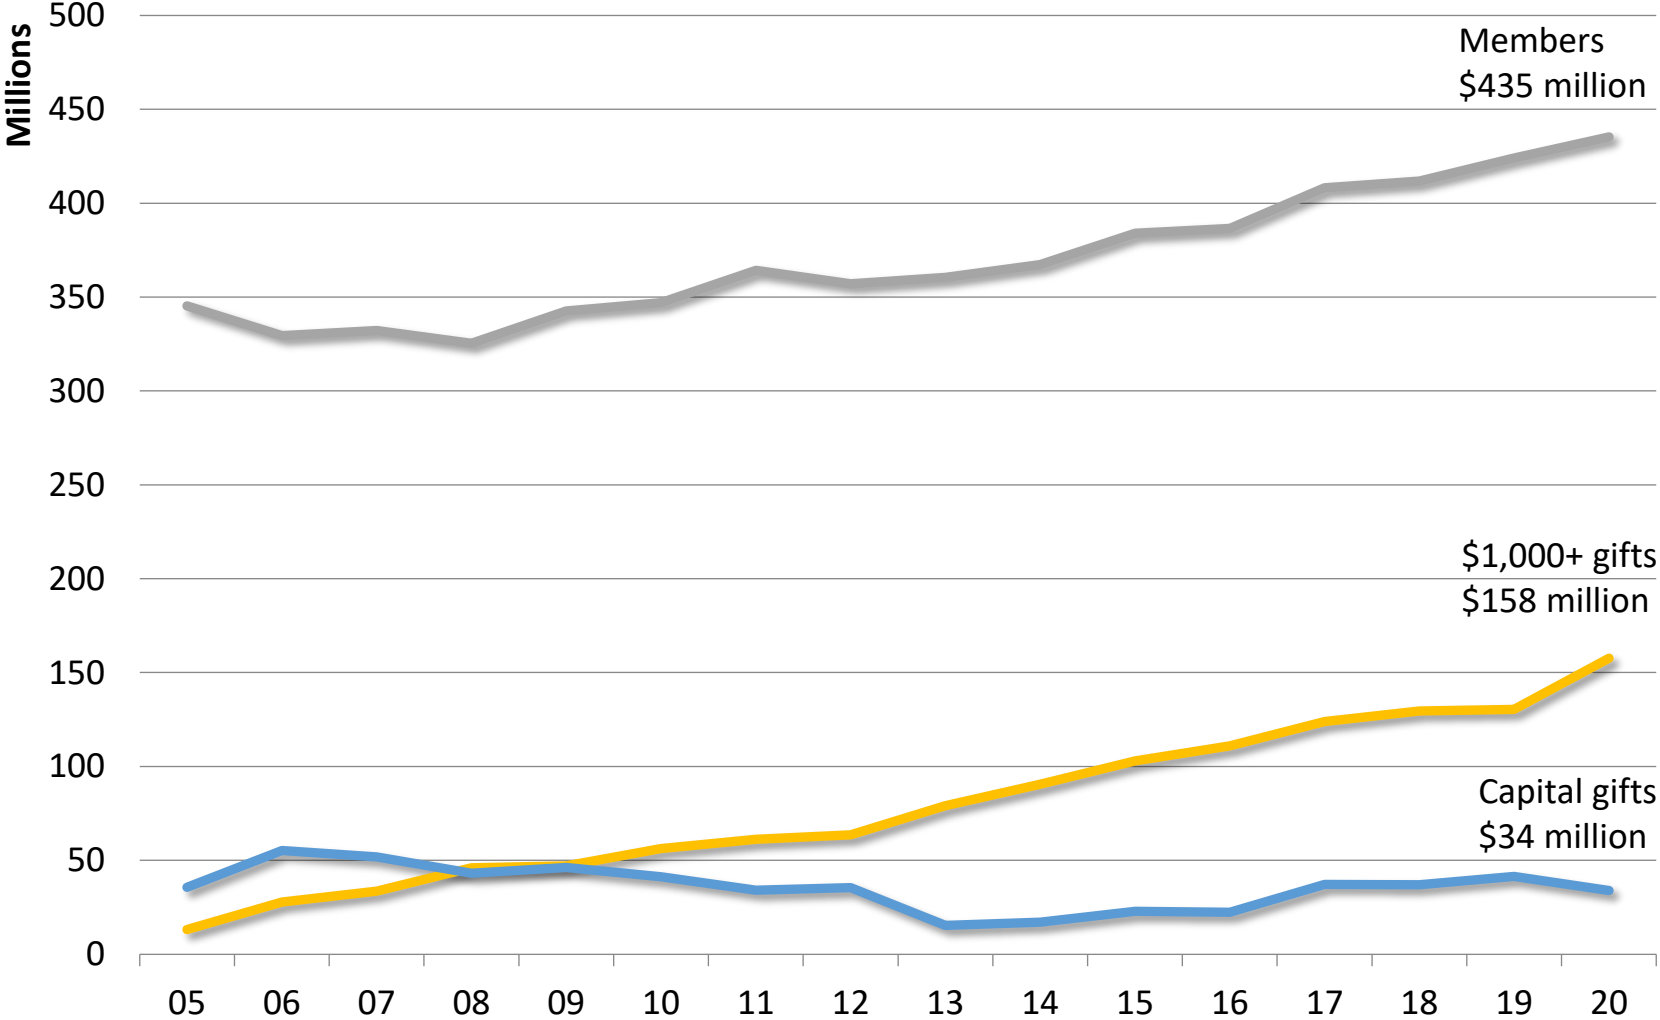

Public Radio Members, \$1,000+ Gifts, Capital Gifts

Adjusted for Inflation (2020 dollars)

The Relative Size of Individual Giving Components

Public Radio Members, \$1,000+ Gifts, Capital Gifts

Adjusted for Inflation (2020 dollars)

Source: CPB Annual Financial Reports

Larger gifts to local public radio organizations

In FY 2020 individuals contributed \$203.7 million in larger gifts

- \$157.7 million in gifts and bequests of \$1,000+
 - 55,833 donors in this category
 - Average gift was \$2,825
- \$41 million in additional individual gifts to capital campaigns
- \$5 million in additional contributions to endowment principal