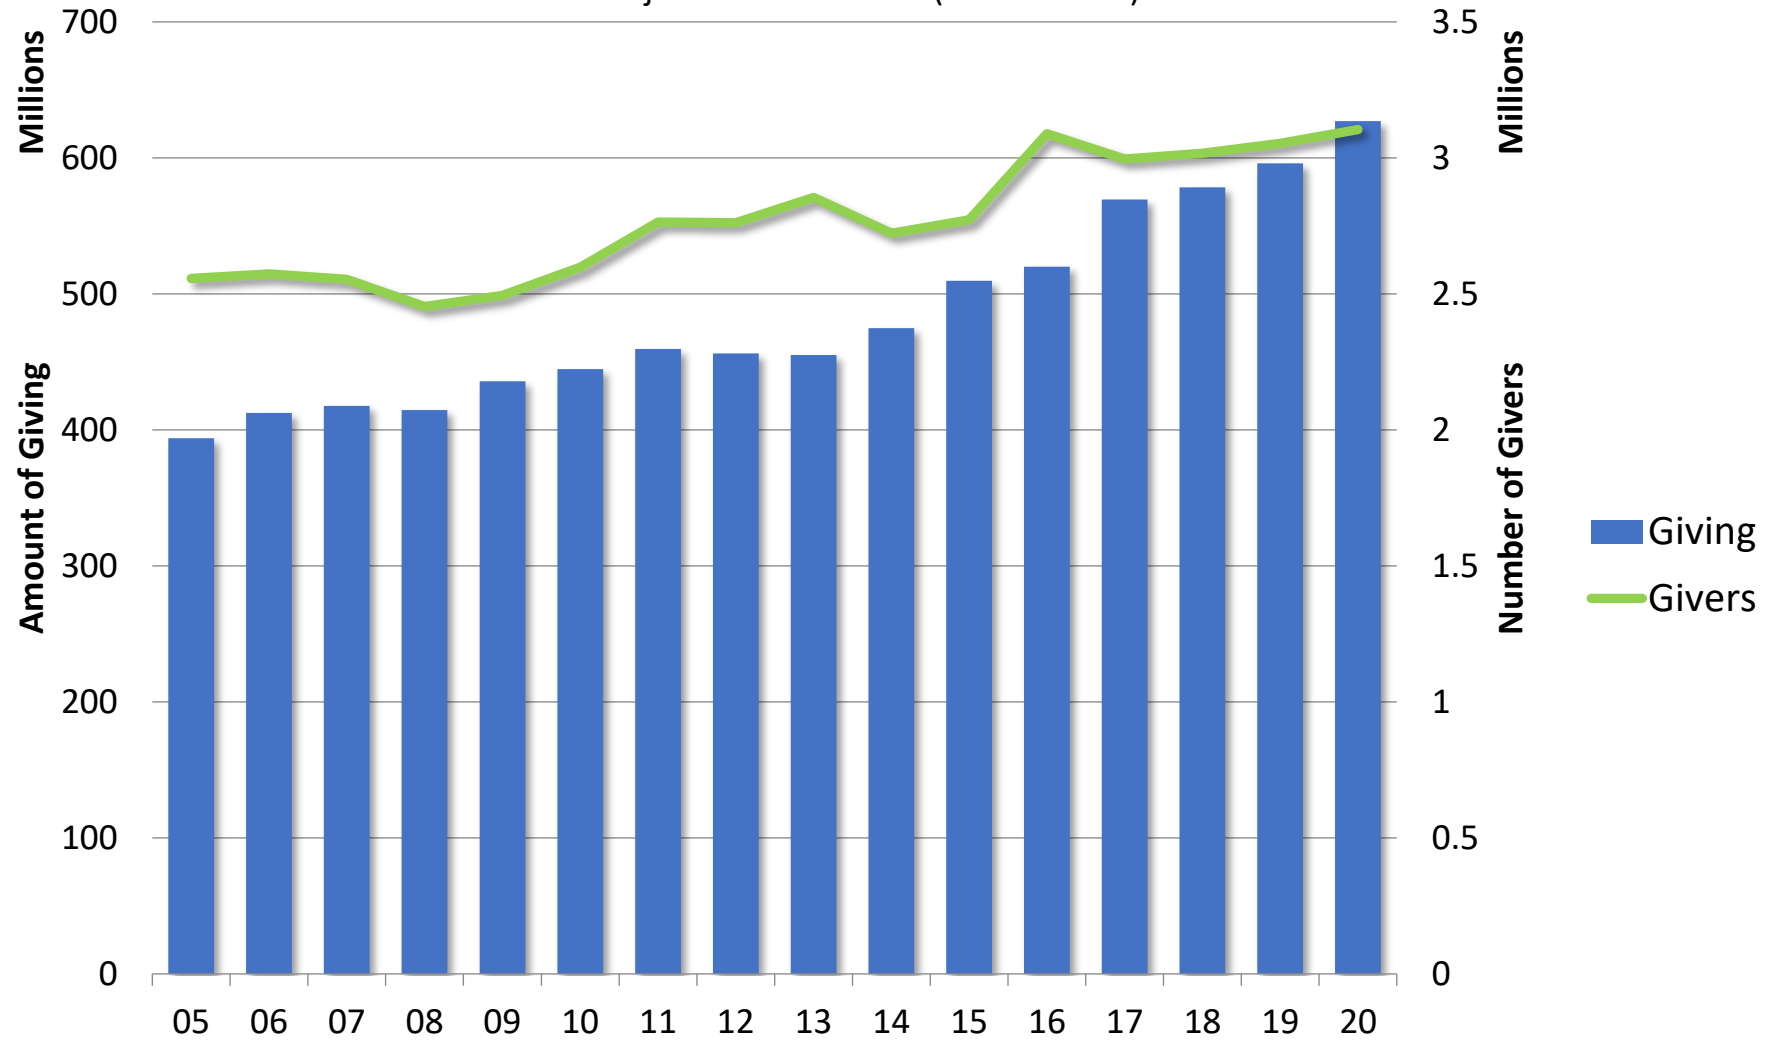

The Growing Role of Larger Gifts to Local Public Radio

Results from FY 2020

STATION RESOURCE GROUP

Individual Giving to Public Radio Continues to Grow

Public Radio Members, \$1,000+ Gifts, Capital Gifts

Adjusted for Inflation (2020 dollars)