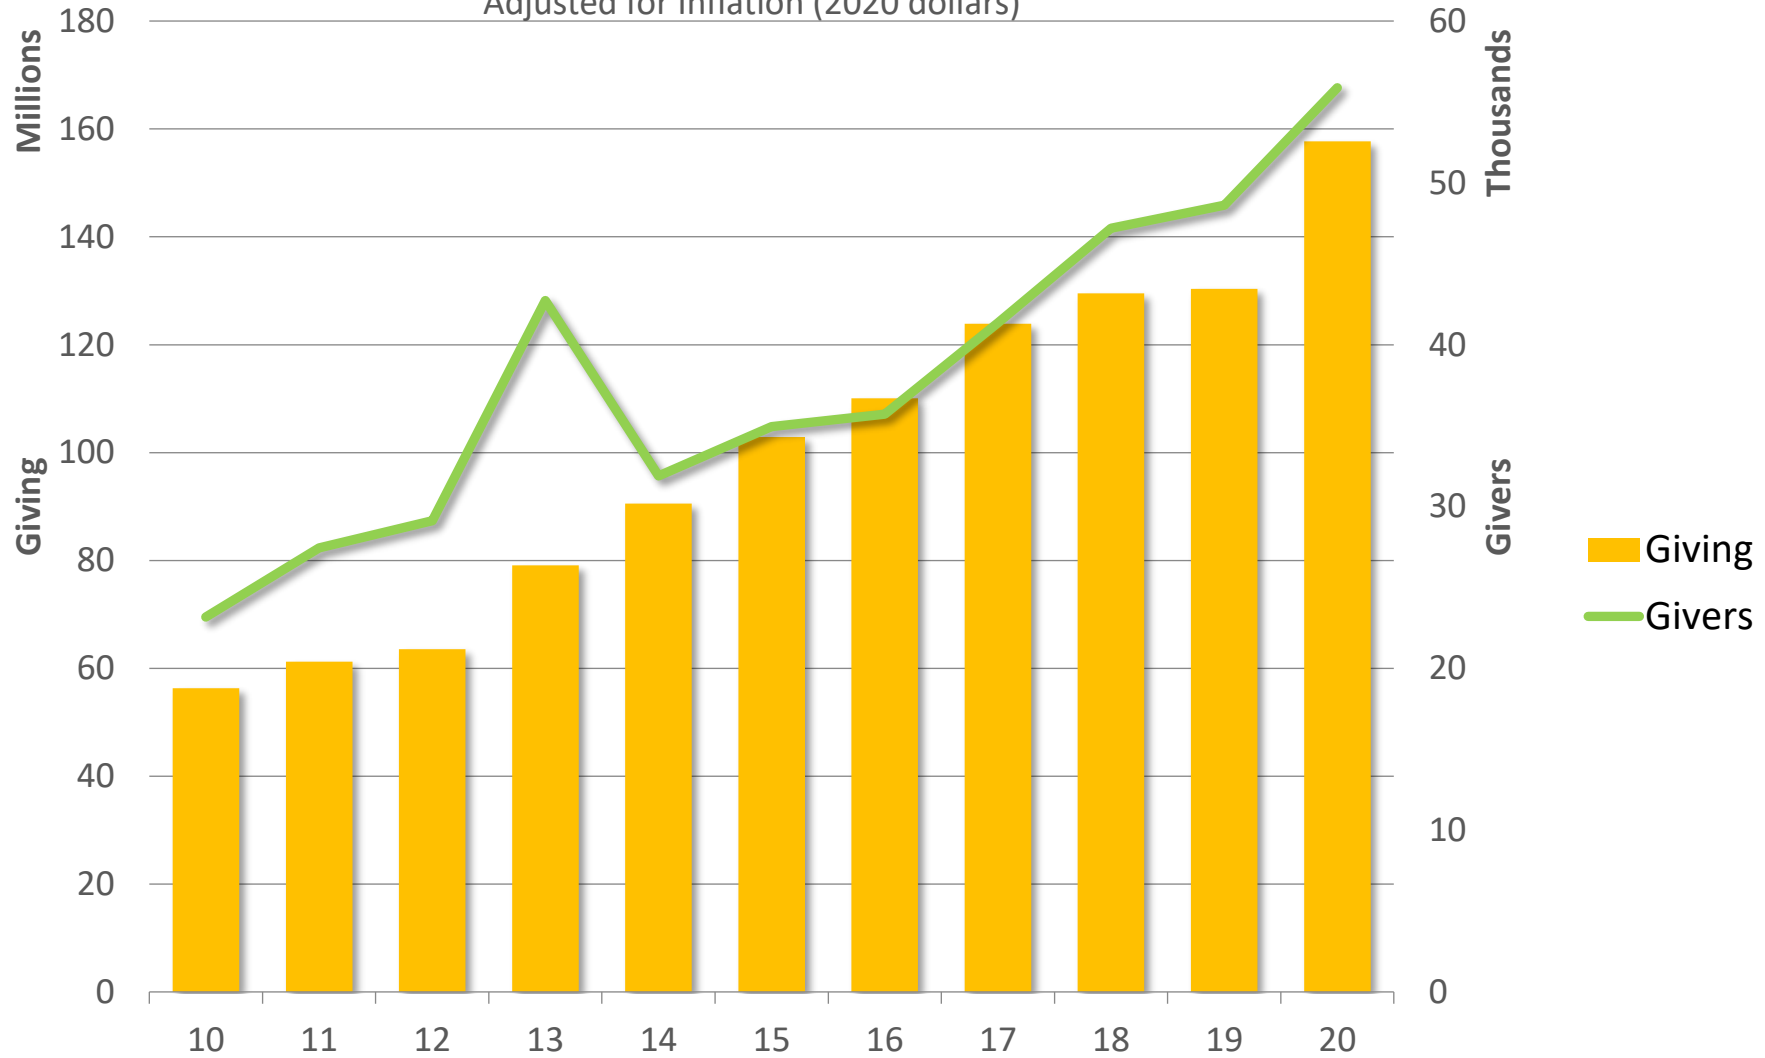

The Growing Role of Larger Gifts to Local Public Radio

Results from FY 2020

STATION RESOURCE GROUP

Individual Giving to Public Radio Continues to Grow

Public Radio Members, \$1,000+ Gifts, Capital Gifts

Adjusted for Inflation (2020 dollars)

Giving and Givers at \$1,000+ Are Accelerating

Public Radio Gifts and Bequests Over \$1,000

Adjusted for Inflation (2020 dollars)

Source: CPB Annual Financial Reports

Station Resource Group

Larger Gifts Are Playing a Larger Role in Individual Giving

Public Radio Members, \$1,000+ Gifts, Capital Gifts

Adjusted for Inflation (2020 dollars)

The Relative Size of Individual Giving Components

Public Radio Members, \$1,000+ Gifts, Capital Gifts

Adjusted for Inflation (2020 dollars)